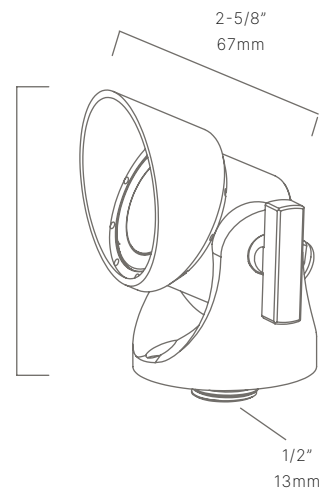

MADE IN USA
WITH DOMESTIC & IMPORTED MATERIALS